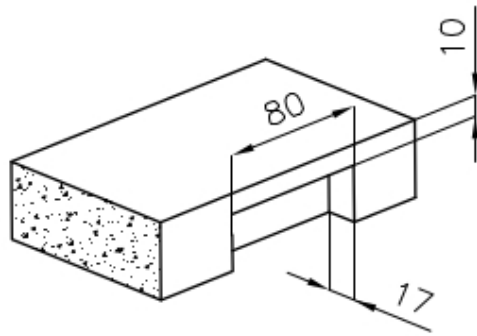

Intaglio per il troppo-pieno
Recess for housing the over-flow