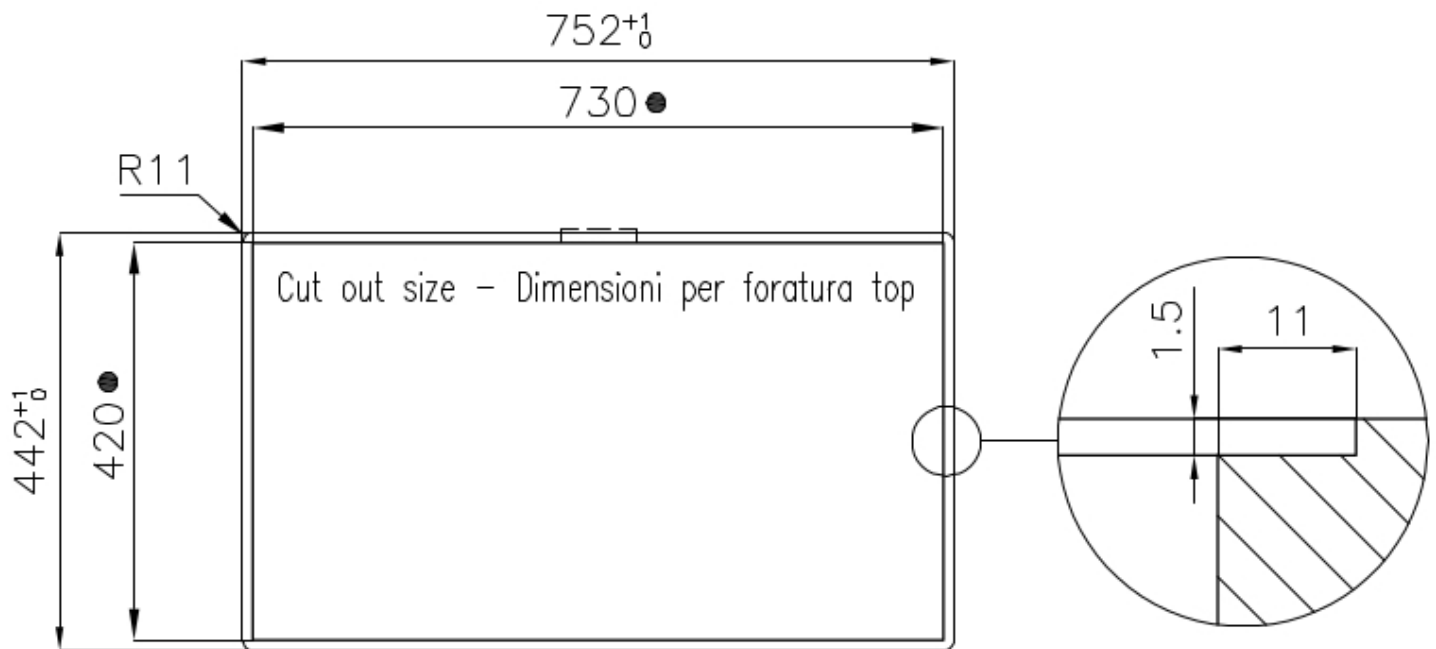

Intaglio per il troppo-pieno
Recess for housing the over-flow

- Built-in cut out for FTS – Foratura per installazione FTS

GALLERY